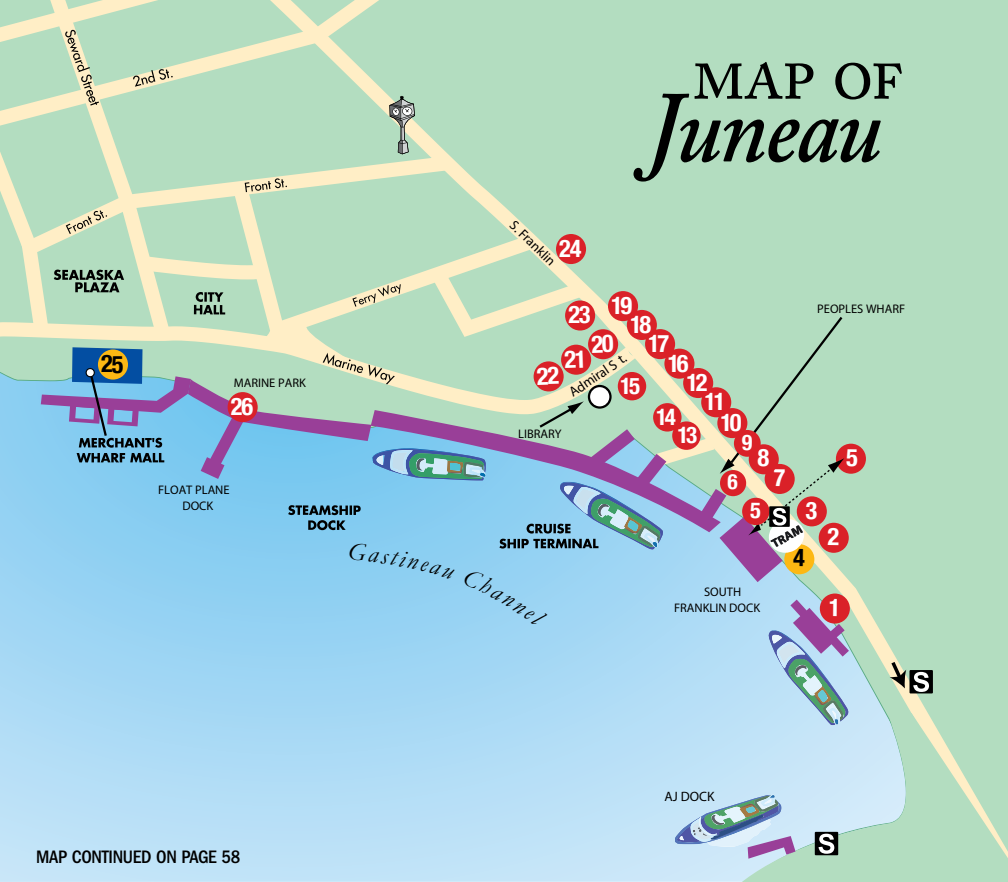

MAP OF Juneau

MAP CONTINUED ON PAGE 58

*Green numbers denote coupon pages · S denotes Shuttle stop

Shopping

- | | | | |
|------------------------------------|----------------------------|---------------------------------|---------|
| 1. Juneau Trading Company | 175, 179-182 | 12. Invisible World | 191-194 |
| 1. Miners' Gems | 223-224, Inside Back Cover | 13. Del Sol | 203-204 |
| 2. Caribou Crossings | 213-214 | 14. Alaskan Perfume Co. | 201-202 |
| 2. Caribou Café | 215-216 | 15. Glacier Smoothie Soap | 221-222 |
| 2. Karats & More | 217-218 | 16. The Jade Shop | 199-200 |
| 3. Alaska Shirt Company | 185-190 | 17. Royal Jewelers | 205-206 |
| 5. Mount Roberts Tramway | | 18. Alaska Knifeworks | 207-208 |
| 5. Raven Eagle Gifts (via Tram) | 217-218 | 19. Jewelers International | 197-198 |
| 5. Juneau Raptor Center (via Tram) | | 20. Red Dog Gifts 1 | 181-184 |
| 6. Majestic Gems | 211-212 | 21. Red Dog Saloon | 181-184 |
| 7. Nor'Westerly | 215-216 | 22. Red Dog Gifts 2 | 181-184 |
| 8. Celebrity Jewelers | 195-196 | 23. Celebrity Jewellers & Giftz | 195-196 |
| 9. Alaska-Juneau Mining Company | 175-178, 181-182 | 24. Changing Tides | |
| 9. Miners' Gems | 223-224, Inside Back Cover | 26. Wings Airways / Taku Lodge | |
| 10. Jewelers International | 197-198 | | |
| 11. House of Russia | 215-216 | | |

Restaurants

- 4. Twisted Fish
- 25. Hangar on the Wharf
Inside Merchant's Wharf Mall